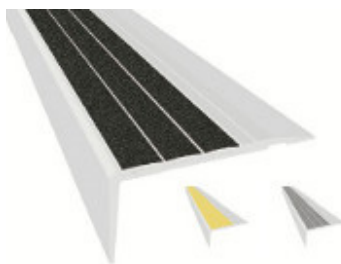

SG6W B Series