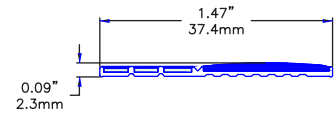

SG1 A Series

Non Slip with StepGlow
Colors: Black, Grey, Yellow
Thickness 0.1" (1.8mm) **Width** 1.5" (37.3mm)
Glow Ribs: 3

SG1 B Series

Non Slip with StepGlow
Colors: Black, Grey, Yellow
Thickness 0.1" (1.8mm) **Width** 2" (51mm)
Glow Ribs: 3

SG1 C Series

Non Slip with StepGlow
Colors: Black, Grey, Yellow
Thickness 0.1" (1.8mm) **Width** 2" (51mm)
Glow Ribs: 5

SG1 Series installation recommendations	ADHESIVE	SCREWS	DOUBLE SIDED TAPE
Wood	X	X	
Steel	X	X	X
Concrete	X	X	
Carpet	40 ft per 10 oz tube	As needed	Per length
Carpet	See installation instructions		