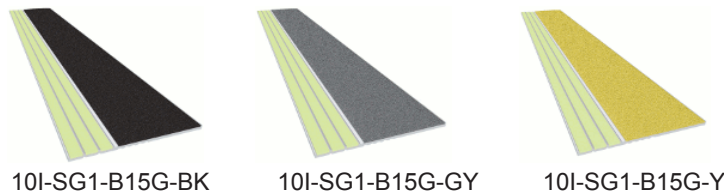

SG1 series contrast strips are designed to create a highly visible step edge to reduce falls and enhance evacuation speed in all situations whether light, dark or dimly lit. The photoluminescent strip is visible for many hours after the lights go out, having been charged from sunlight or artificial light.

The anti-slip strip provides all weather protection from slips and falls. Using less aluminum than with full nosing's, the SG series meets and exceeds all state and federal requirements and is a high performance safety solution to day contrast and night guidance.

SG1 A Series

Non Slip with StepGlow
Colors: Black, Grey, Yellow
Thickness 0.1" (1.8mm) **Width** 1.5" (37.3mm)
Glow Ribs: 3

SG1 B Series

Non Slip with StepGlow
Colors: Black, Grey, Yellow
Thickness 0.1" (1.8mm) **Width** 2" (51mm)
Glow Ribs: 3

SG1 C Series

Non Slip with StepGlow
Colors: Black, Grey, Yellow
Thickness 0.1" (1.8mm) **Width** 2" (51mm)
Glow Ribs: 5

SG1 Series installation recommendations	ADHESIVE	SCREWS	DOUBLE SIDED TAPE
Wood	X	X	
Steel	X	X	X
Concrete	X	X	
Carpet	40 ft per 10 oz tube	As needed	Per length
Carpet	See installation instructions		