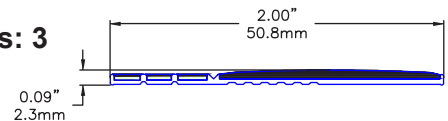

SG1 A Series

Non Slip with StepGlow
Colors: Black, Grey, Yellow
Thickness 0.1" (1.8mm) **Width** 1.5" (37.3mm)
Glow Ribs: 3

SG1 B Series

Non Slip with StepGlow
Colors: Black, Grey, Yellow
Thickness 0.1" (1.8mm) **Width** 2" (51mm)
Glow Ribs: 3

SG1 C Series

Non Slip with StepGlow
Colors: Black, Grey, Yellow
Thickness 0.1" (1.8mm) **Width** 2" (51mm)
Glow Ribs: 5

SG1 Series installation recommendations	ADHESIVE	SCREWS	DOUBLE SIDED TAPE
Wood	X	X	
Steel	X	X	X
Concrete	X	X	
Carpet	40 ft per 10 oz tube	As needed	Per length
Carpet	See installation instructions		