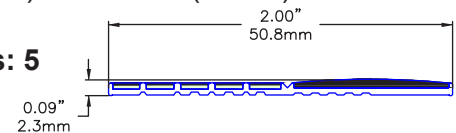

SG1 A Series

Non Slip with StepGlow
Colors: Black, Grey, Yellow
Thickness 0.1" (1.8mm) **Width** 1.5" (37.3mm)
Glow Ribs: 3

SG1 B Series

Non Slip with StepGlow
Colors: Black, Grey, Yellow
Thickness 0.1" (1.8mm) **Width** 2" (51mm)
Glow Ribs: 3

SG1 C Series

Non Slip with StepGlow
Colors: Black, Grey, Yellow
Thickness 0.1" (1.8mm) **Width** 2" (51mm)
Glow Ribs: 5

SG1 Series installation recommendations	ADHESIVE	SCREWS	DOUBLE SIDED TAPE
Wood	X	X	
Steel	X	X	X
Concrete	X	X	
Carpet	40 ft per 10 oz tube	As needed	Per length
Carpet	See installation instructions		