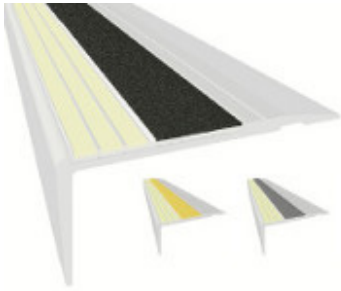

The SG6 Series is designed to create a highly visible step edge to reduce falls and enhance speed in all situations whether light, dark or dimly lit. The right-angled aluminum step nosing is fitted onto the edge of the step to create an aesthetically pleasing edge. SG6 repairs worn steps and revitalizes the step edge without the need of costly step resurfacing repairs. Use on concrete wood and stone.

Optional SG4 Series adds added visibility to stair access illuminating handrail evacuation paths

SG6 A Series