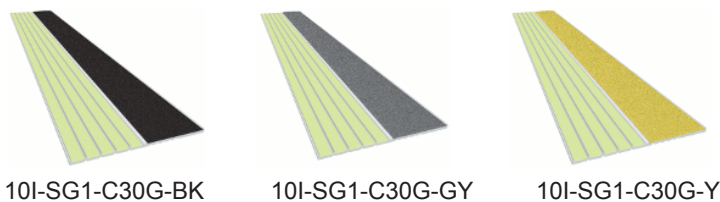

SG1 series contrast strips are designed to create a highly visible step edge to reduce falls and enhance evacuation speed in all situations whether light, dark or dimly lit. The photoluminescent strip is visible for many hours after the lights go out, having been charged from sunlight or artificial light.

The anti-slip strip provides all weather protection from slips and falls. Using less aluminum than with full nosing's, the SG series meets and exceeds all state and federal requirements and is a high performance safety solution to day contrast and night guidance.

SG1 A Series

Non Slip with StepGlow
Colors: Black, Grey, Yellow
Thickness 0.1" (1.8mm) **Width** 1.5" (37.3mm)
Glow Ribs: 3

SG1 B Series

Non Slip with StepGlow
Colors: Black, Grey, Yellow
Thickness 0.1" (1.8mm) **Width** 2" (51mm)
Glow Ribs: 3

SG1 C Series

Non Slip with StepGlow
Colors: Black, Grey, Yellow
Thickness 0.1" (1.8mm) **Width** 2" (51mm)
Glow Ribs: 5

SG1 Series installation recommendations	ADHESIVE	SCREWS	DOUBLE SIDED TAPE
Wood	X	X	
Steel	X	X	X
Concrete	X	X	
Carpet	40 ft per 10 oz tube	As needed	Per length
Carpet	See installation instructions		